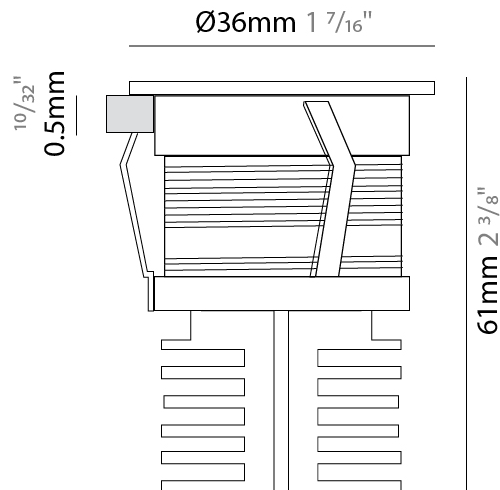

Shape: Square _____
Length (mm): 36 _____
Length (in): 1 7/16 _____
Width (mm): 36 _____
Width (in): 1 7/16 _____
Height (mm): 61 _____
Height (in): 2 3/8 _____
Min. Recessing Depth (mm): 66 _____
Min. Recessing Depth (in): 2 5/8 _____
Light Distribution: Direct _____
Weight (kg): 0.08 _____
Weight (lbs): 0.18 _____
Diffuser: Transparent methacrylate _____
Gasket: Silicon rubber _____
Fixture Finish: Chrome _____
Fixture Material: Aluminum Die Cast _____

Certified By: Certified for North American Standards _____
IP rating: IP68 _____

 0.08kg / 0.18 lbs

 28mm 1 1/8"

EYES SQUARE RECESSED

E10R0113-

base number _____ Color _____
 Temperature _____

- To build a product code in our configurator select the specify button on the base model # product page
- To build a manual product code on this datasheet choose from the options listed below in blue font and add the suffix to the base model #

Shape: Square _____
 Length (mm): 20 _____
 Length (in): 13/16 _____
 Width (mm): 20 _____
 Width (in): 13/16 _____
 Depth (mm): 28 _____
 Depth (in): 1 1/8 _____
 Min. Recessing Depth (mm): 33 _____
 Min. Recessing Depth (in): 1 5/16 _____
 Light Distribution: Direct _____
 Weight (kg): 0.02 _____
 Weight (lbs): 0.044 _____
 Gasket: Silicon rubber _____
 Fixture Finish: Chrome _____
 Fixture Material: Aluminum Die Cast _____